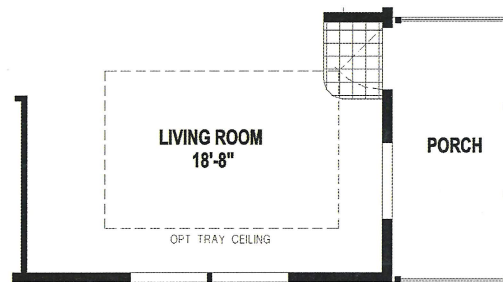

### McMinnville, Oregon

7550/4428 (1,144 SQ. FT.) 3BEDROOM - 2BATHS

ALTERNATE DOOR LOCATION

OPTION PORCH

Requires 60' Box & Frame

Your Local **WOODBIDGE** Dealer is: