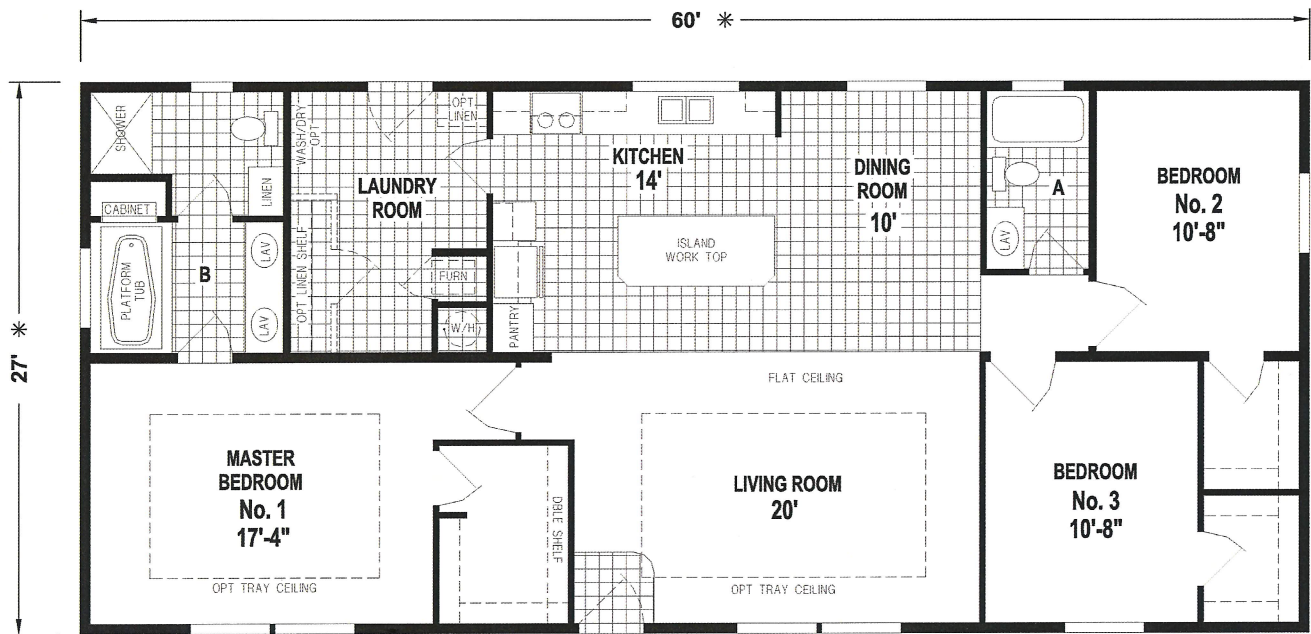

WOODBIDGE

28 SERIES

McMinnville, Oregon

7528/6028 (1,639 SQ. FT.) 3BEDROOM - 2BATHS

Your Local **WOODBIDGE** Dealer is:

Member

NAHB

NATIONAL ASSOCIATION
OF HOME BUILDERS

SKYLINE®

BRINGING AMERICA HOME. BRINGING AMERICA FUN.